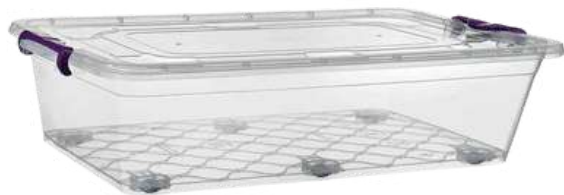

40 LT UNDER BASE STORAGE CONTAINER WITH WHEELS
40 LT TEKERLEKLİ BAZA ALTI SAKLAMA KABI