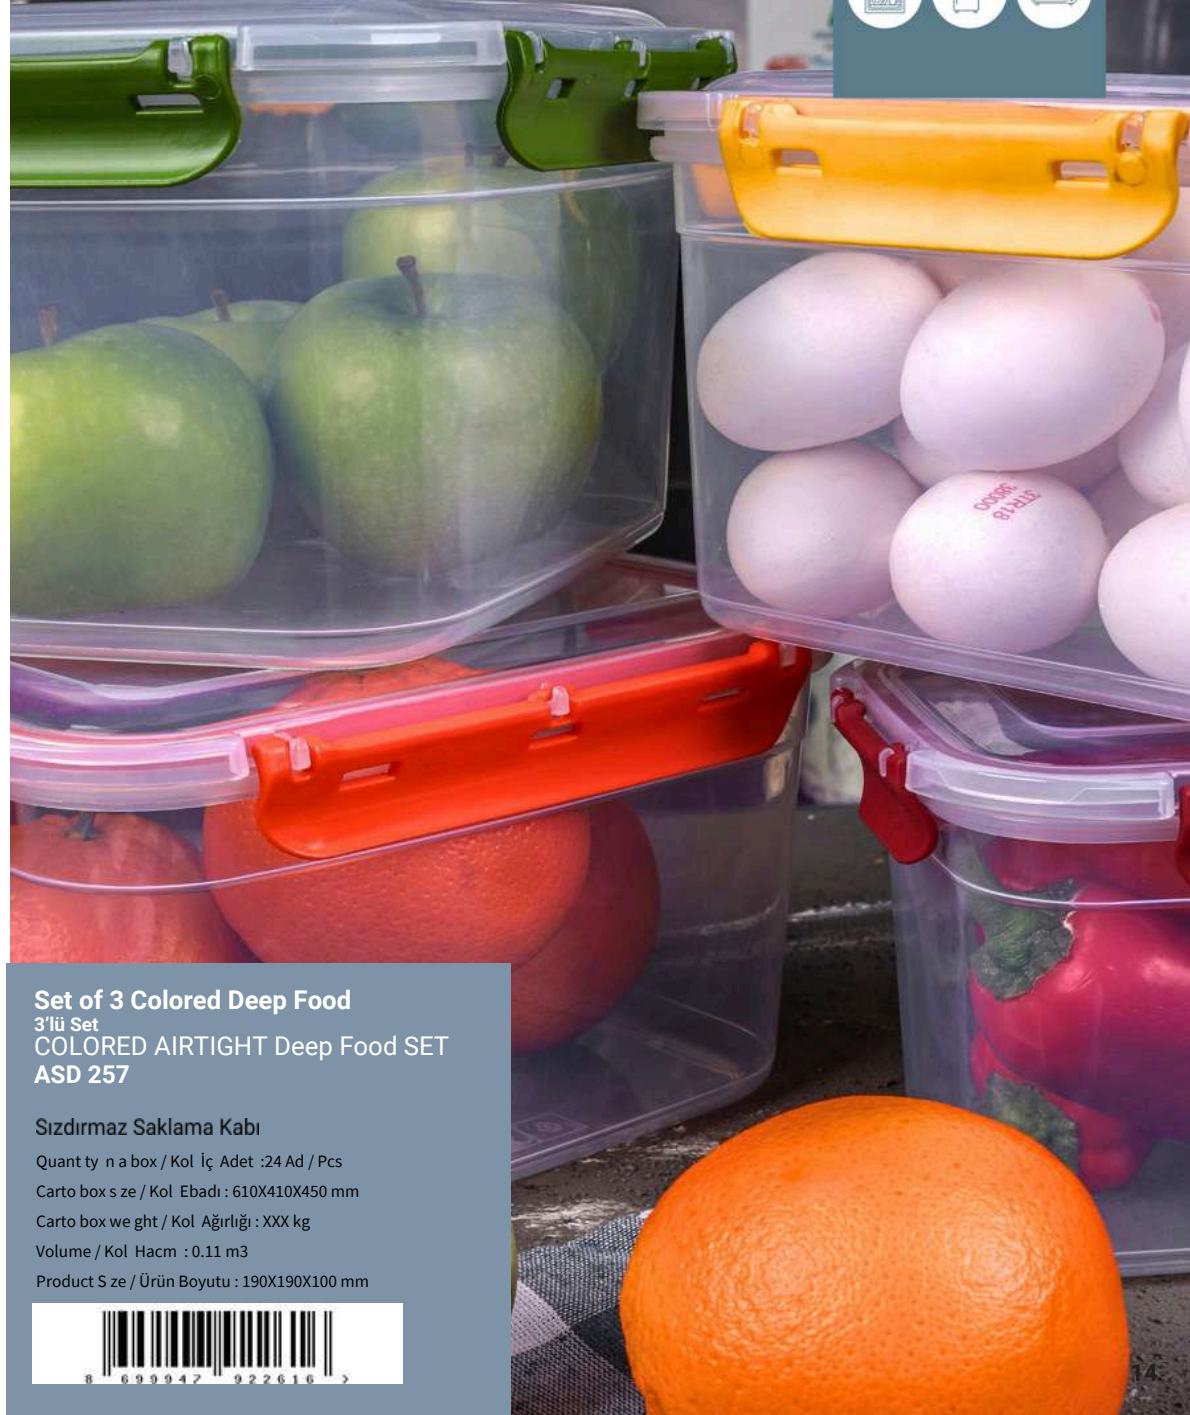

Set of 3 Colored Deep Food
3'lü Set
COLORED AIRTIGHT Deep Food SET
ASD 257

Sızdırmaz Saklama Kabı

- Quant ty n a box / Kol İç Adet :24 Ad / Pcs
- Carto box s ze / Kol Ebadı : 610X410X450 mm
- Carto box we ght / Kol Ağırlığı : XXX kg
- Volume / Kol Hacm : 0.11 m3
- Product S ze / Ürün Boyutu : 190X190X100 mm