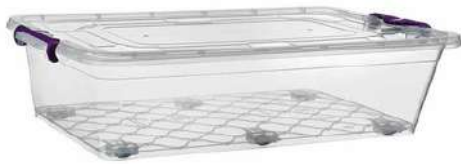

Increase organization and gain extra space in your home and car!

The perfect storage solution for organization under your bed, in the trunk of your car or in the closet!

Large Internal Volume - Keep your things organized.

Transparent Design - Easily see what's inside, quickly access what you need.

Robust Lid and Locking Mechanism - Provides extra protection against dust, moisture and external factors.

Multipurpose Use - Ideal for everything from seasonal clothes to children's toys, from kitchenware to tools!

30 LT UNDER BASE STORAGE CONTAINER WITH WHEELS
30 LT TEKERLEKLİ BAZA ALTI SAKLAMA KABI

ASD 218